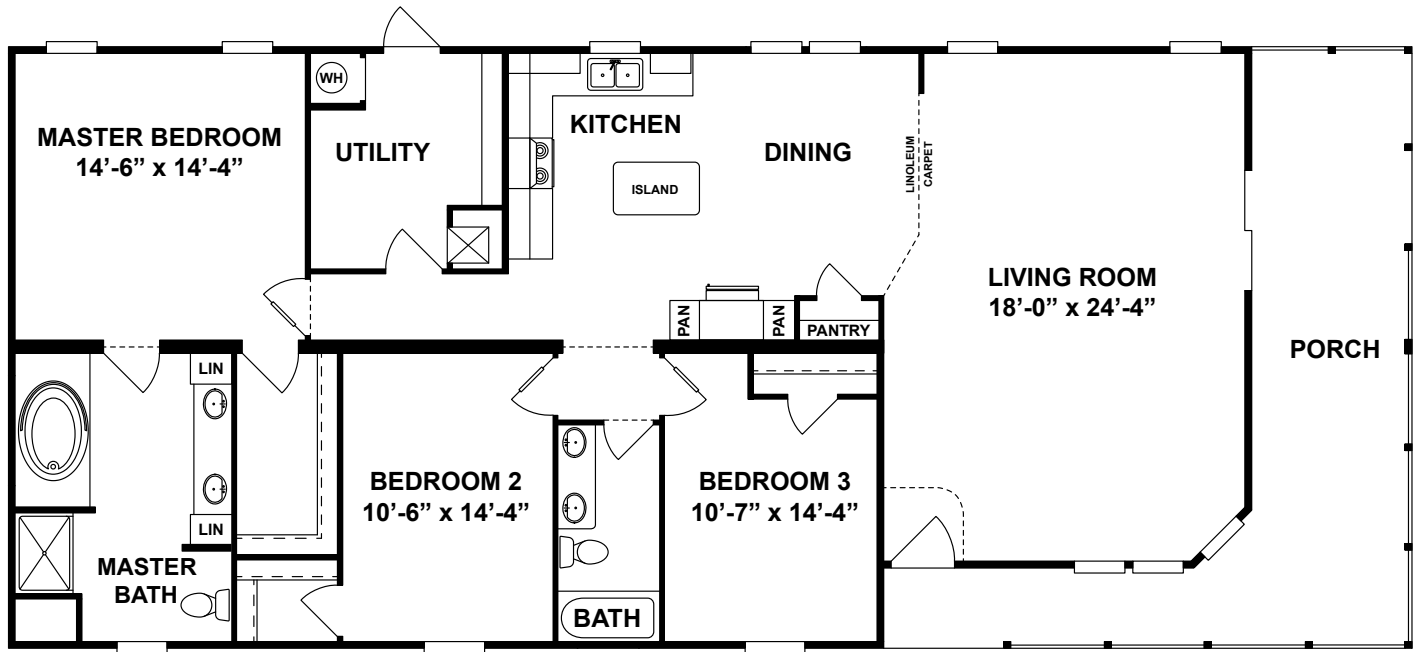

THE STEWART 32 (32DEV32703AH)

Beds: 3 | Baths: 2 | SqFt: 1783

Master Bath

- Standard Shower
- No Window
- Standard Vanity

Kitchen

- Standard Range
- Standard Double Windows

Bath

- Standard No Window